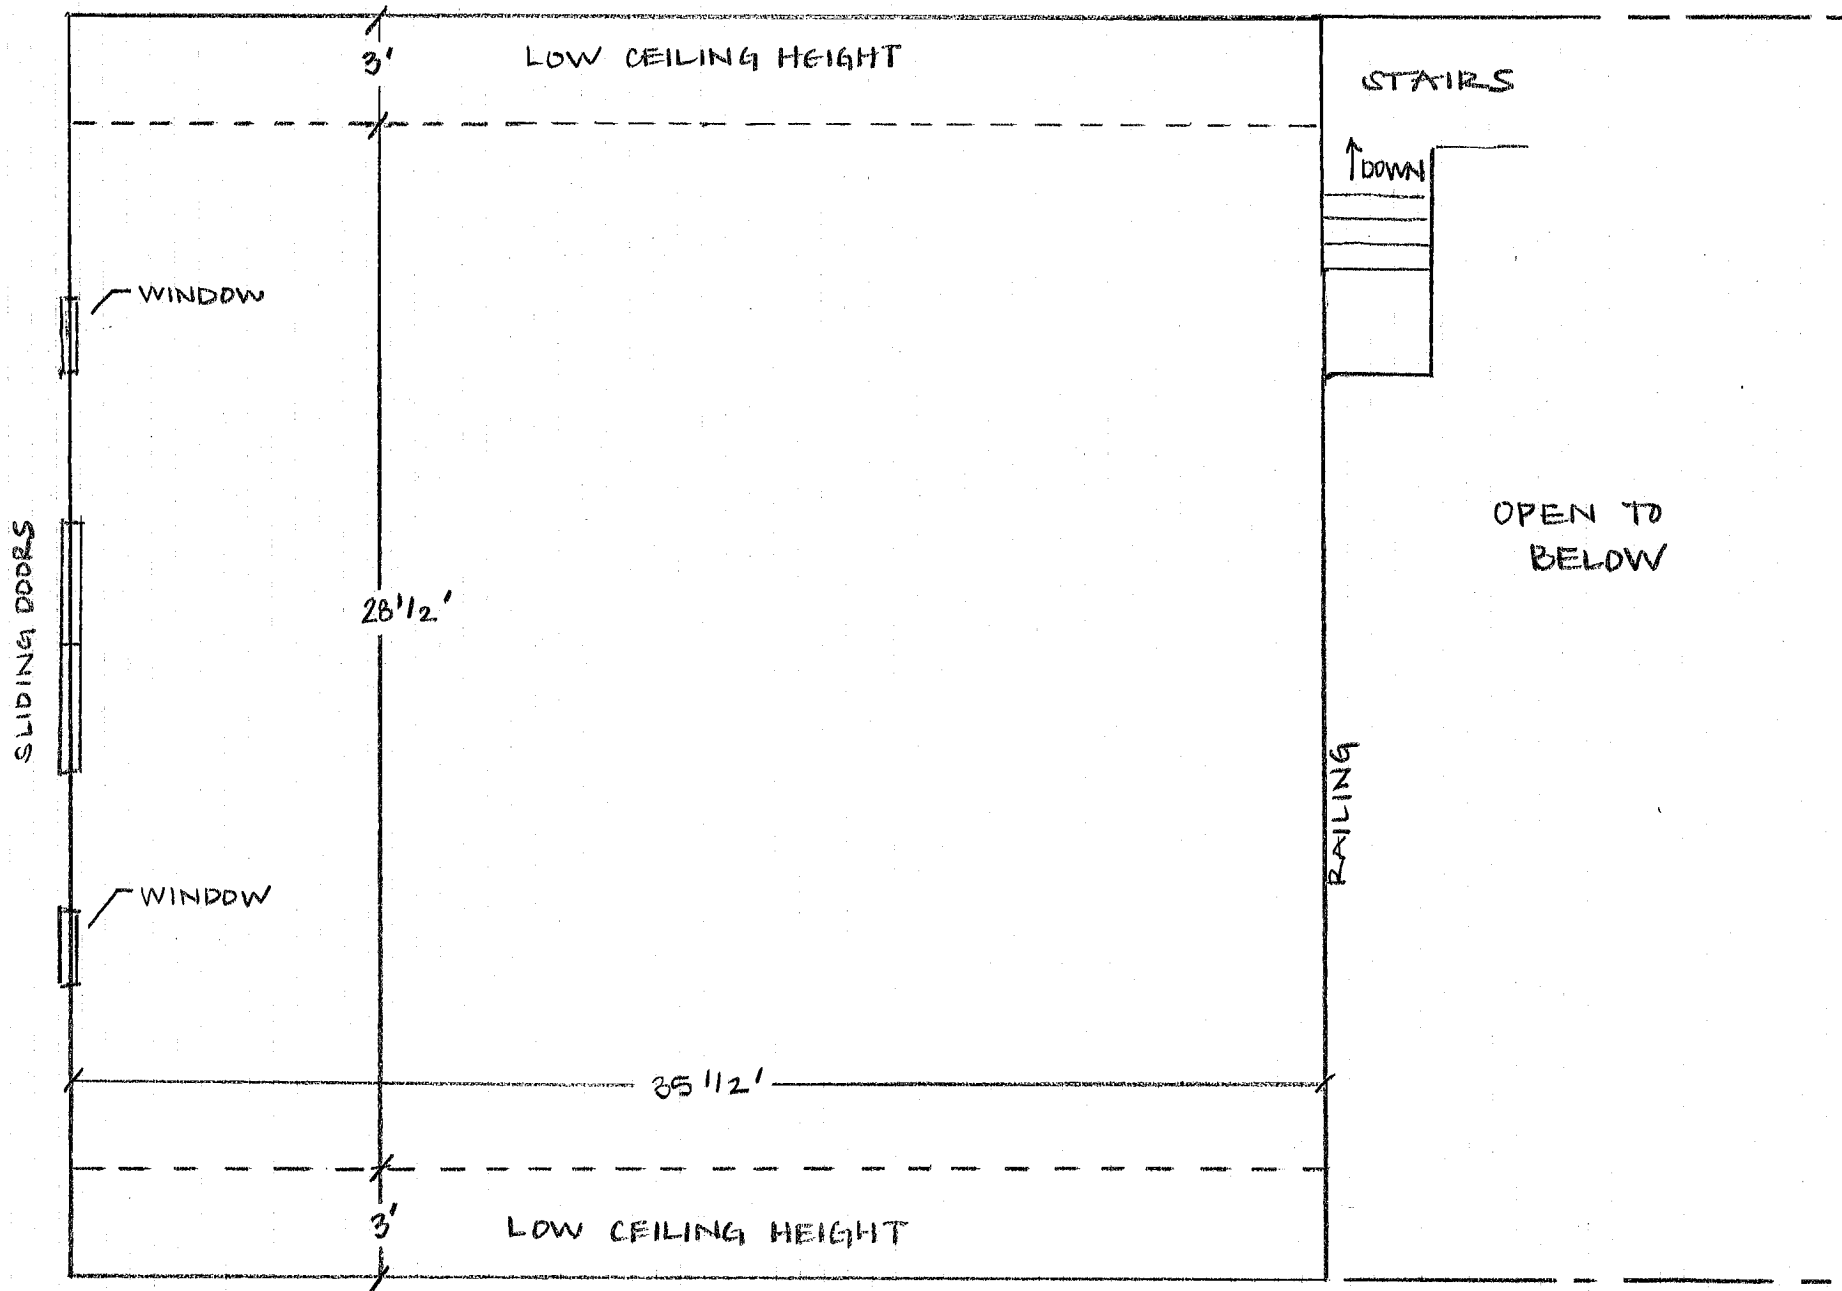

COVERED PORCH (5 SMALL WINDOWS ALONG THIS SIDE)

EDGEWOOD FARM
 MAIN FLOOR
 SCALE: 3/16" = 1' (APPROX.)

NOTE: TOTAL SEATING CAPACITY = APPROX. 200 GUESTS

NOTE: TOTAL SEATING CAPACITY = APPROX. 200 GUESTS

EDGEWOOD FARM
 LOFT
 SCALE: 3/16" = 1' (APPROX.)