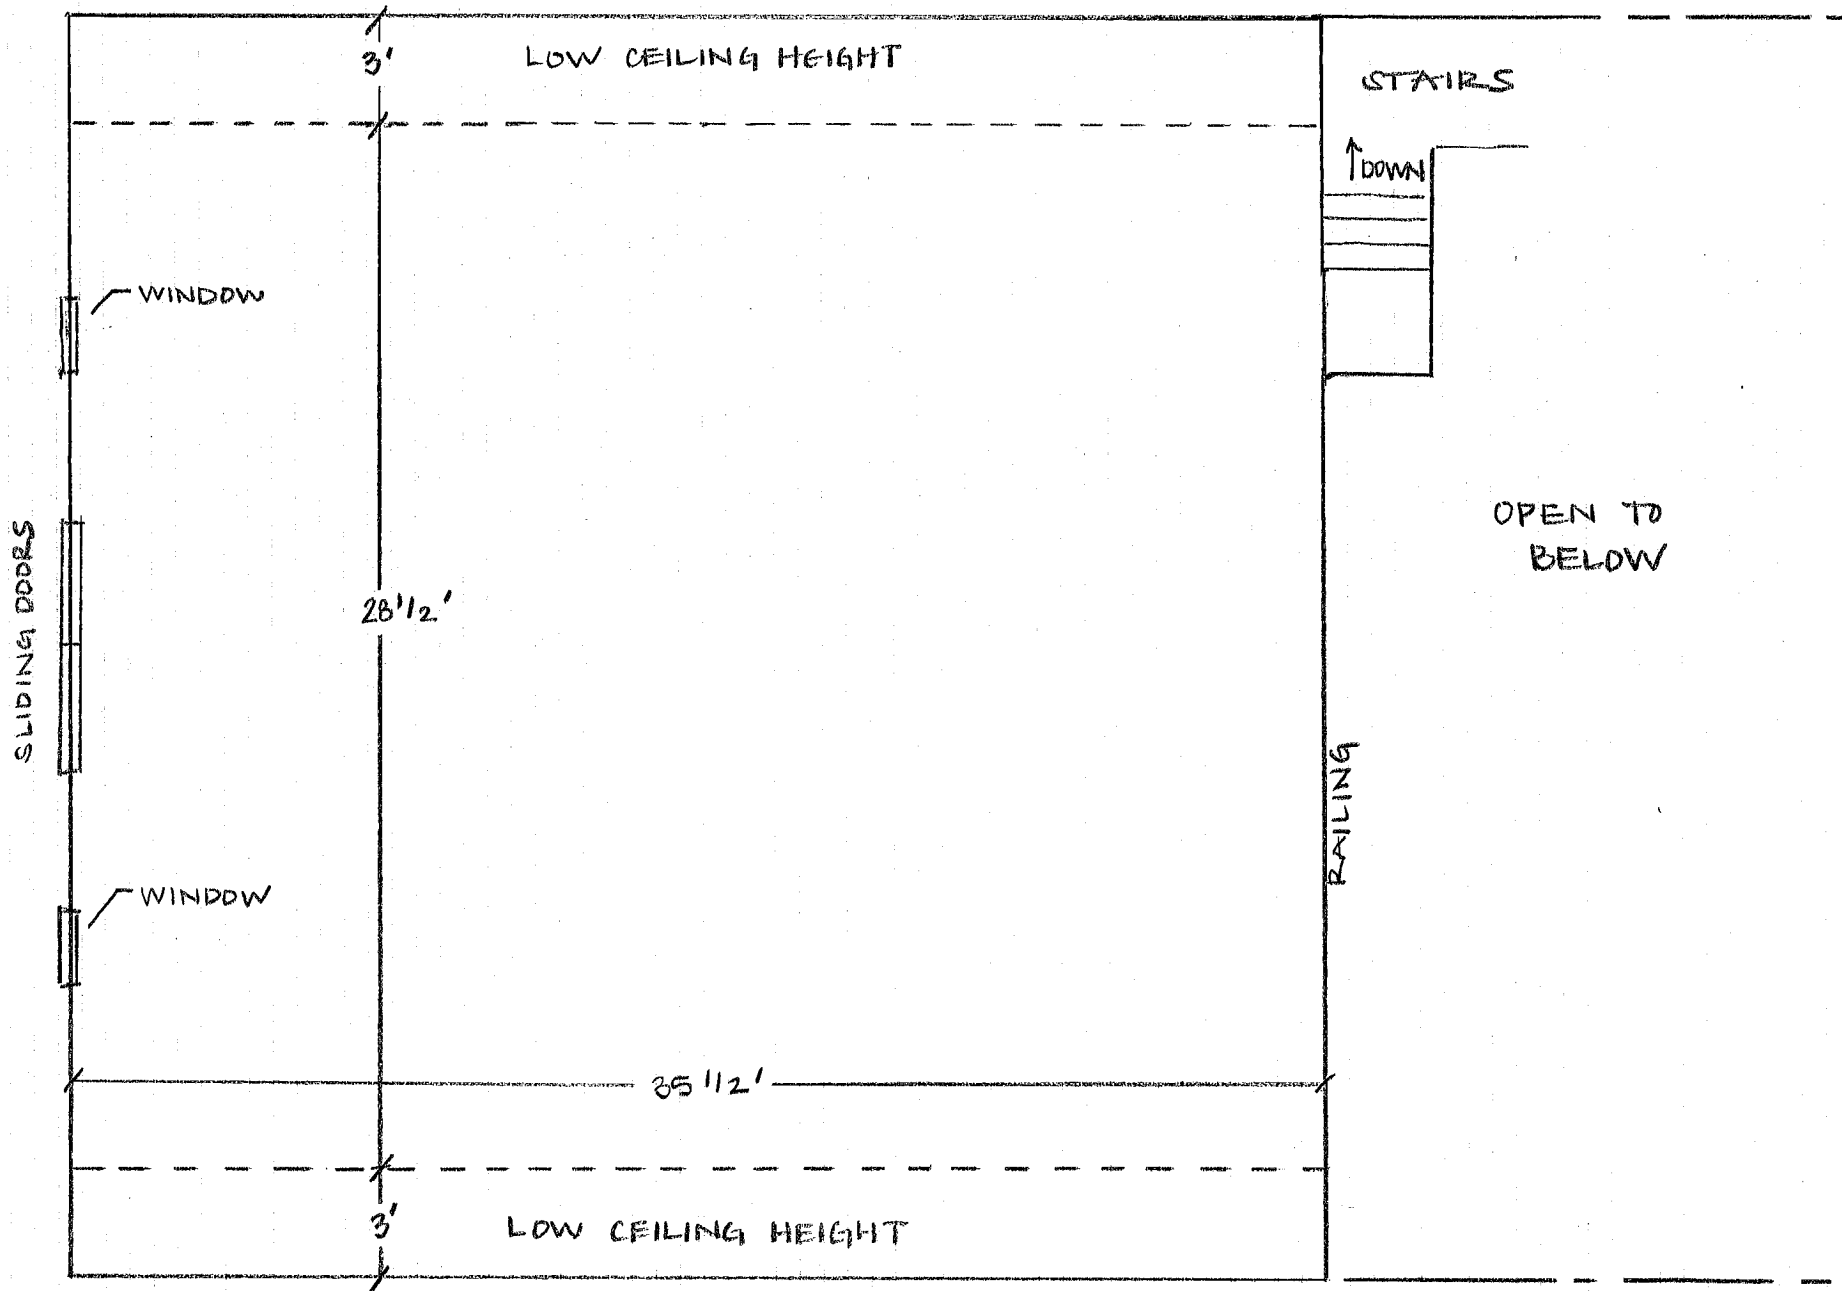

COVERED PORCH (5 SMALL WINDOWS ALONG THIS SIDE)

EDGEWOOD FARM  
 MAIN FLOOR  
 SCALE: 3/16" = 1' (APPROX.)

NOTE: TOTAL SEATING CAPACITY = APPROX. 250 GUESTS

NOTE: TOTAL SEATING CAPACITY = APPROX. 250 GUESTS

EDGEWOOD FARM  
 LOFT  
 SCALE: 3/16" = 1' (APPROX.)